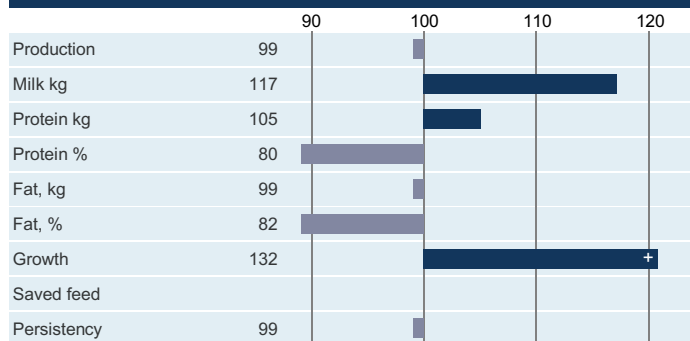

## NTM 4

RECOMMENDED FOR

• MILK

Dam average (305 days) 22551 Lbs 4.18 % F / 944 Lbs F 3.56 % P / 802 Lbs P  
Est. dtr. average (305 days) 23098 Lbs 4.19 % F / 955 Lbs F 3.46 % P / 796 Lbs P

NTM May 2026

### PRODUCTION & EFFICIENCY NO. OF DTRS 900 REL 99%