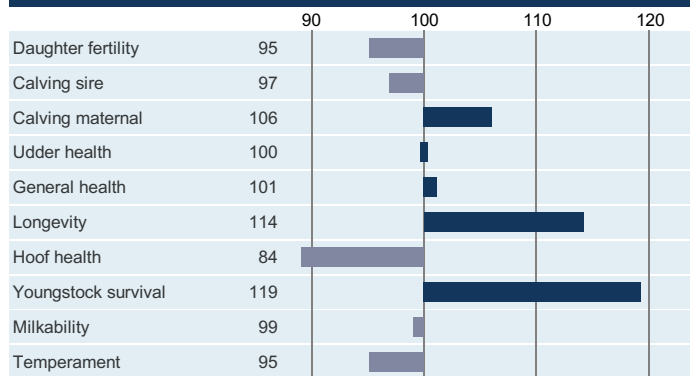

FUNCTIONAL NO. OF DTRS 846 REL 98%