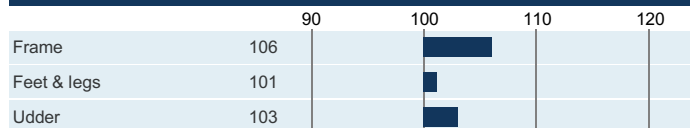

OVERALL CONFORMATION NO. OF DTRS 614 REL 98%